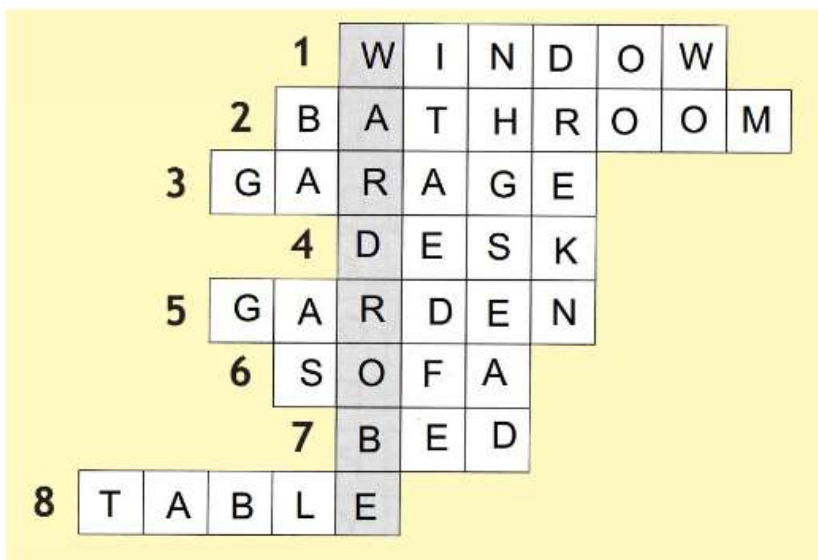

Stran 79, Naloga 12